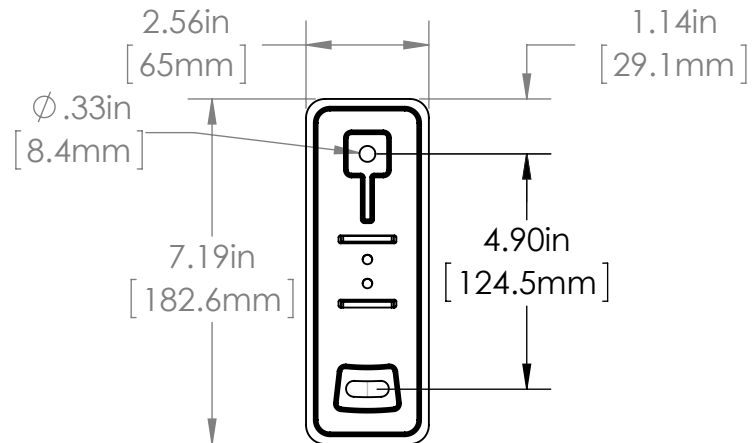

TV INTERFACE

SECURA

FULL MOTION MOUNT, SMALL 6805-002210-XXX

THE INFORMATION AND DESIGNS CONTAINED IN THIS DRAWING ARE CONFIDENTIAL AND THE PROPRIETARY PROPERTY OF MILESTONE AV TECHNOLOGIES NEITHER THIS DESIGN NOR ANY INFORMATION CONTAINED IN THIS DRAWING MAY BE REPRODUCED OR DISCLOSED TO OTHERS WITHOUT THE EXPRESS WRITTEN CONSENT OF MILESTONE AV TECHNOLOGIES. 本图纸所包含的信息和设计均系 Milestone 机密和知识产权，本图纸包含的设计和信
息在未经 Milestone 允许情况下均不得复制或泄露

3-D

WALL PLATE

TOP VIEW - EXTENDED

SIDE VIEW - EXTENDED

FULLY ASSEMBLED MOUNT

TOP VIEW - RETRACTED

SIDE VIEW - RETRACTED