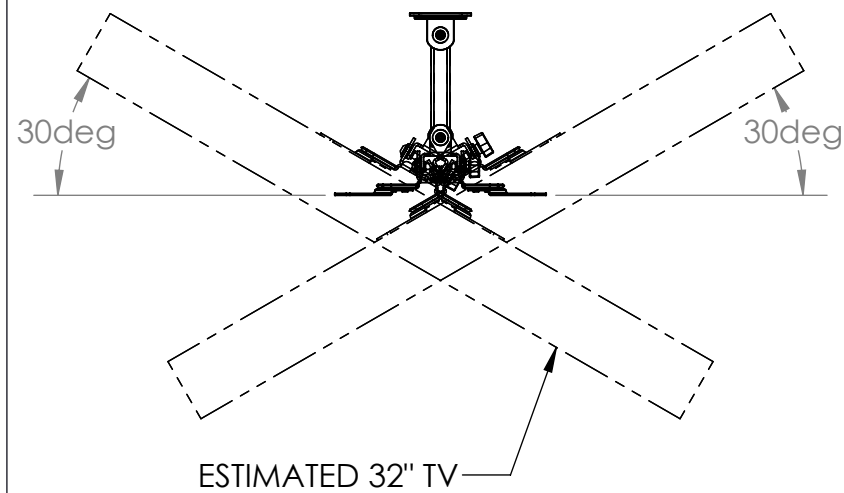

TV INTERFACE

SECURA

FULL MOTION MOUNT, SMALL 6805-002210-XXX

THE INFORMATION AND DESIGNS CONTAINED IN THIS DRAWING ARE CONFIDENTIAL AND THE PROPRIETARY PROPERTY OF MILESTONE AV TECHNOLOGIES NEITHER THIS DESIGN NOR ANY INFORMATION CONTAINED IN THIS DRAWING MAY BE REPRODUCED OR DISCLOSED TO OTHERS WITHOUT THE EXPRESS WRITTEN CONSENT OF MILESTONE AV TECHNOLOGIES. 本图纸所包含的信息和设计均系 Milestone 机密和知识产权，本图纸包含的设计和信
息在未经 Milestone 允许情况下均不得复制或泄露

3-D

WALL PLATE

TOP VIEW - EXTENDED

SIDE VIEW - EXTENDED

FULLY ASSEMBLED MOUNT

TOP VIEW - RETRACTED

SIDE VIEW - RETRACTED