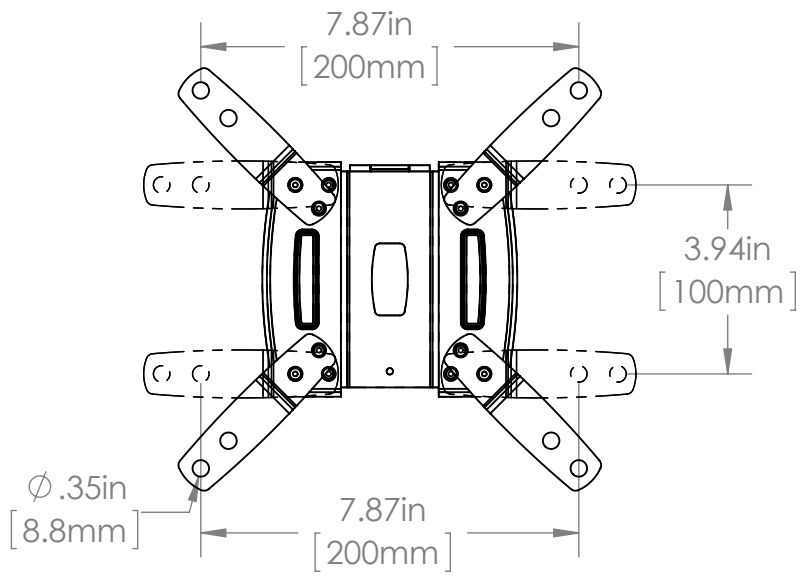

TV INTERFACE

SECURA

FULL MOTION MOUNT, SMALL 6805-002210-XXX

THE INFORMATION AND DESIGNS CONTAINED IN THIS DRAWING ARE CONFIDENTIAL AND THE PROPRIETARY PROPERTY OF MILESTONE AV TECHNOLOGIES NEITHER THIS DESIGN NOR ANY INFORMATION CONTAINED IN THIS DRAWING MAY BE REPRODUCED OR DISCLOSED TO OTHERS WITHOUT THE EXPRESS WRITTEN CONSENT OF MILESTONE AV TECHNOLOGIES. 本图纸所包含的信息和设计均系 Milestone 机密和知识产权，本图纸包含的设计和信
息在未经 Milestone 允许情况下均不得复制或泄露

3-D

WALL PLATE

TOP VIEW - EXTENDED

SIDE VIEW - EXTENDED

FULLY ASSEMBLED MOUNT

TOP VIEW - RETRACTED

SIDE VIEW - RETRACTED