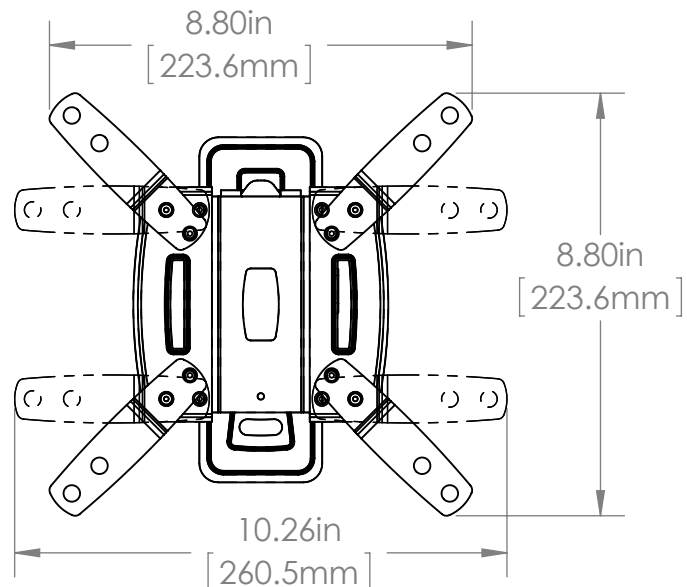

TV INTERFACE

SECURA

FULL MOTION MOUNT, SMALL 6805-002210-XXX

THE INFORMATION AND DESIGNS CONTAINED IN THIS DRAWING ARE CONFIDENTIAL AND THE PROPRIETARY PROPERTY OF MILESTONE AV TECHNOLOGIES NEITHER THIS DESIGN NOR ANY INFORMATION CONTAINED IN THIS DRAWING MAY BE REPRODUCED OR DISCLOSED TO OTHERS WITHOUT THE EXPRESS WRITTEN CONSENT OF MILESTONE AV TECHNOLOGIES. 本图纸所包含的信息和设计均系 Milestone 机密和知识产权，本图纸包含的设计和信
息在未经 Milestone 允许情况下均不得复制或泄露

3-D

WALL PLATE

TOP VIEW - EXTENDED

SIDE VIEW - EXTENDED

FULLY ASSEMBLED MOUNT

TOP VIEW - RETRACTED

SIDE VIEW - RETRACTED