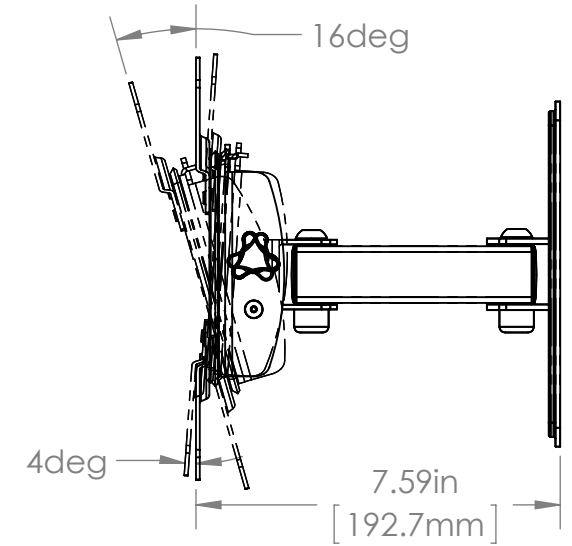

TV INTERFACE

SECURA

FULL MOTION MOUNT, SMALL 6805-002210-XXX

THE INFORMATION AND DESIGNS CONTAINED IN THIS DRAWING ARE CONFIDENTIAL AND THE PROPRIETARY PROPERTY OF MILESTONE AV TECHNOLOGIES NEITHER THIS DESIGN NOR ANY INFORMATION CONTAINED IN THIS DRAWING MAY BE REPRODUCED OR DISCLOSED TO OTHERS WITHOUT THE EXPRESS WRITTEN CONSENT OF MILESTONE AV TECHNOLOGIES. 本图纸所包含的信息和设计均系 Milestone 机密和知识产权，本图纸包含的设计和信
息在未经 Milestone 允许情况下均不得复制或泄露

3-D

WALL PLATE

TOP VIEW - EXTENDED

SIDE VIEW - EXTENDED

FULLY ASSEMBLED MOUNT

TOP VIEW - RETRACTED

SIDE VIEW - RETRACTED